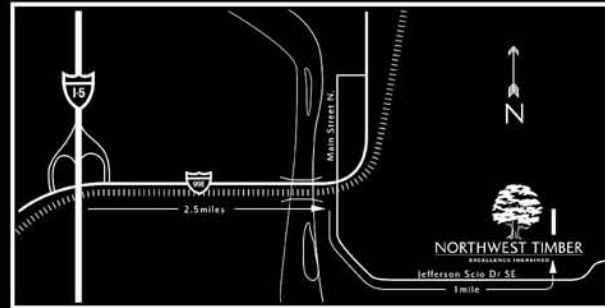

NORTHWEST TIMBER

IS YOUR SOURCE
FOR THE FINEST,
HIGHLY-FIGURED
HARDWOODS

...

OUR SELECTION
OF LIVE-EDGE,
ONE-OF-A-KIND
BOOKMATCHED AND
SEQUENTIAL SETS
IS AMONG THE
BEST IN THE WORLD

...

CALL OR SEARCH
OUR ONLINE
STORE FOR
CURRENT
AVAILABILITES

WWW.NWTIMBER.COM

VISIT OUR SHOWROOM

HOURS: MONDAY - FRIDAY 9-5PM

3229 JEFFERSON-SCIO DRIVE
JEFFERSON, OR 97352

NORTHWEST TIMBER

EXCELLENCE INGRAINED

1-800-238-8036

FAX: (541) 327-3215