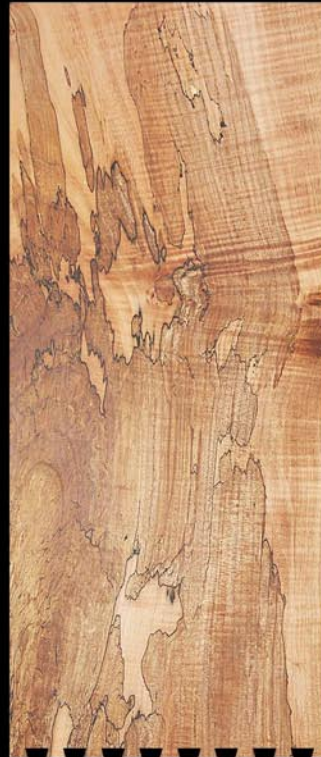

SALES@NWTIMBER.COM

NORTHWEST TIMBER

EXCELLENCE INGRAINED

*Specialty hardwoods
for the hard to please*

WWW.NWTIMBER.COM

NORTHWEST TIMBER

CURLY
EASTERN CHERRY

CLARO
WALNUT CROTCH

QUILTED
WESTERN MAPLE

SPALTED
WESTERN MAPLE

MARBLED/CURLY
CLARO WALNUT

CURLY
WESTERN MAPLE

The finest grade highly-figured hardwoods in the world.

*All wood is kiln dried
to 7.5%, then surfaced and
graded for quality*