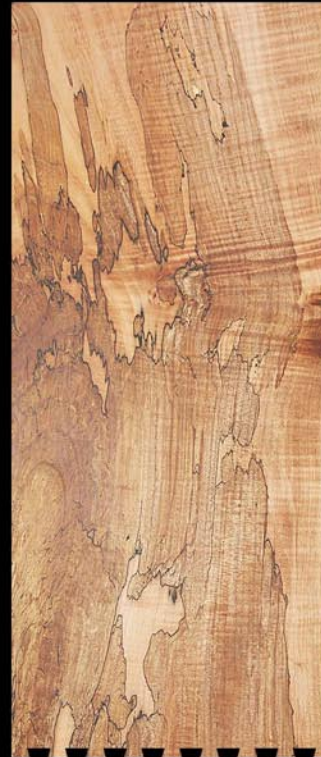

NORTHWEST TIMBER

IS YOUR SOURCE
FOR THE FINEST,
HIGHLY-FIGURED
HARDWOODS

...

OUR SELECTION
OF LIVE-EDGE,
ONE-OF-A-KIND
BOOKMATCHED AND
SEQUENTIAL SETS
IS AMONG THE
BEST IN THE WORLD

...

CALL OR SEARCH
OUR ONLINE
STORE FOR
CURRENT
AVAILABILITES

SALES@NWTIMBER.COM

NORTHWEST TIMBER

EXCELLENCE INGRAINED

*Specialty hardwoods
for the hard to please*

WWW.NWTIMBER.COM

NORTHWEST TIMBER

CURLY
EASTERN CHERRY

CLARO
WALNUT CROTCH

QUILTED
WESTERN MAPLE

SPALTED
WESTERN MAPLE

MARBLED/CURLY
CLARO WALNUT

CURLY
WESTERN MAPLE

The finest grade highly-figured hardwoods in the world.

*All wood is kiln dried
to 7.5%, then surfaced and
graded for quality*